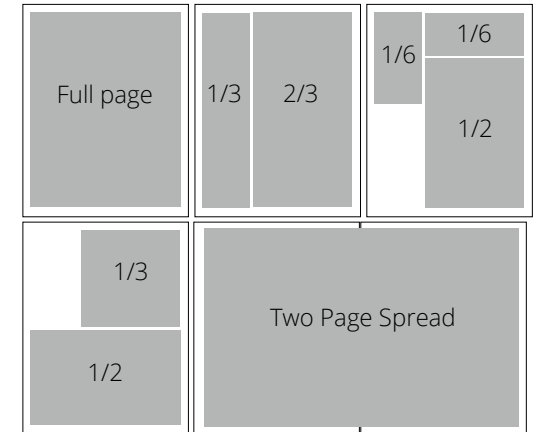

Accepted Media

CD, E-mail (less than 10MB), Thumb drive, Dropbox.

Color Proofs

If color accuracy is important, all four-color ads should include a matchprint or equivalent digital color proof. (If an accurate color proof is not provided, publisher will not be responsible for exact color reproduction.)

PRINT AD

AD SIZE	WIDTH	HEIGHT
1/6 Page Vertical 1/6 Page Horizontal	2.375" 4.9375"	4.875" 2.3125"
1/3 Page Vertical 1/3 Page Horizontal	2.375" 4.9375"	10" 4.875"
1/2 Page Vertical 1/2 Page Horizontal	4.9375" 7.5"	7.5" 4.875"
2/3 Page	4.9375"	10"
Full Page*	8.375" + .125" bleed	10.875" + .125" bleed
Two Page Spread**	16.75" + .125" bleed	10.875" + .125" bleed

*Live area 7.5" x 10". **Live area 16" x 10.5" with 1" center gutter

MARKETPLACE AD

AD SIZE	WIDTH	HEIGHT
1/8 Page	3.625"	2"
1/4 Page	3.625"	4.25"

ALASKA HOME SEEKERS

AD SIZE	WIDTH	HEIGHT
Full Page	7.5"	8.75"
1/2 Page	7.5"	4.25"
1/4 Page	3.625"	4.25"

WEB AD

AD TYPE	PIXEL DIMENSION
Leaderboard / Banner	728 x 90
Skyscraper	160 x 400 or 160 x 600
Box	210 x 220
Logo Link	210 x 100

IMPORTANT DATES

Spring issue - Feb. 21
 Summer issue - May 15
 Fall issue - Aug. 15
 Winter issue - Nov. 1