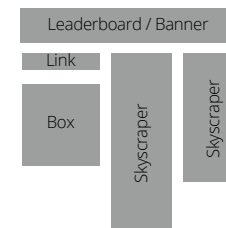

PRINT AD

AD SIZE	WIDTH	HEIGHT
1/6 Page Vertical 1/6 Page Horizontal	2.375" 4.9375"	4.875" 2.3125"
1/3 Page Vertical 1/3 Page Horizontal	2.375" 4.9375"	10" 4.875"
1/2 Page Vertical 1/2 Page Horizontal	4.9375" 7.5"	7.5" 4.875"
2/3 Page	4.9375"	10"
Full Page*	8.375" + .125" bleed	10.875" + .125" bleed
Two Page Spread**	16.75" + .125" bleed	10.875" + .125" bleed

*Live area 7.5" x 10". **Live area 16" x 10.5" with 1" center gutter

MARKETPLACE AD

AD SIZE	WIDTH	HEIGHT
1/8 Page	3.625"	2"
1/4 Page	3.625"	4.25"

ALASKA HOME SEEKERS

AD SIZE	WIDTH	HEIGHT
Full Page	7.5"	8.75"
1/2 Page	7.5"	4.25"
1/4 Page	3.625"	4.25"

WEB AD

AD TYPE	PIXEL DIMENSION
Leaderboard / Banner	728 x 90
Skyscraper	160 x 400 or 160 x 600
Box	210 x 220
Logo Link	210 x 100

IMPORTANT DATES

Spring issue - Feb. 21
 Summer issue - May 15
 Fall issue - Aug. 15
 Winter issue - Nov. 1