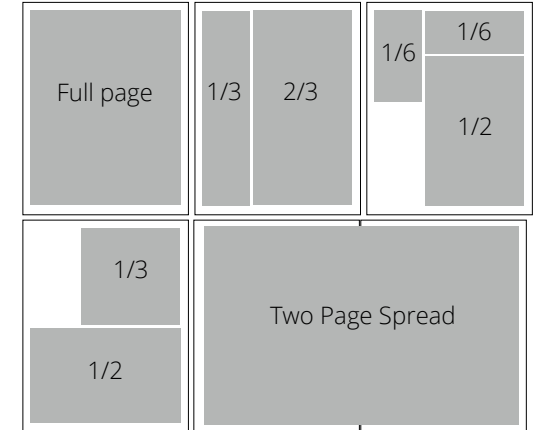

Accepted Media

CD, E-mail (less than 10MB), Thumb drive, Dropbox.

Color Proofs

If color accuracy is important, all four-color ads should include a matchprint or equivalent digital color proof. (If an accurate color proof is not provided, publisher will not be responsible for exact color reproduction.)

PRINT AD

AD SIZE	WIDTH	HEIGHT
1/6 Page Vertical 1/6 Page Horizontal	2.375" 4.9375"	4.875" 2.3125"
1/3 Page Vertical 1/3 Page Horizontal	2.375" 4.9375"	10" 4.875"
1/2 Page Vertical 1/2 Page Horizontal	4.9375" 7.5"	7.5" 4.875"
2/3 Page	4.9375"	10"
Full Page*	8.375" + .125" bleed	10.875" + .125" bleed
Two Page Spread**	16.75" + .125" bleed	10.875" + .125" bleed

*Live area 7.5" x 10". **Live area 16" x 10.5" with 1" center gutter

MARKETPLACE AD

AD SIZE	WIDTH	HEIGHT
1/8 Page	3.625"	2"
1/4 Page	3.625"	4.25"

ALASKA HOME SEEKERS

AD SIZE	WIDTH	HEIGHT
Full Page	7.5"	8.75"
1/2 Page	7.5"	4.25"
1/4 Page	3.625"	4.25"

WEB AD

AD TYPE	PIXEL DIMENSION
Leaderboard / Banner	728 x 90
Skyscraper	160 x 400 or 160 x 600
Box	210 x 220
Logo Link	210 x 100

IMPORTANT DATES

Spring issue - Feb. 16
 Summer issue - May 1
 Fall issue - Aug. 9
 Winter issue - Nov. 1