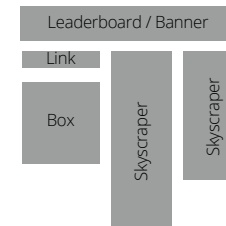

PRINT AD

AD SIZE	WIDTH	HEIGHT
1/6 Page Vertical 1/6 Page Horizontal	2.375" 4.9375"	4.875" 2.3125"
1/3 Page Vertical 1/3 Page Horizontal	2.375" 4.9375"	10" 4.875"
1/2 Page Vertical 1/2 Page Horizontal	4.9375" 7.5"	7.5" 4.875"
2/3 Page	4.9375"	10"
Full Page*	8.375" + .125" bleed	10.875" + .125" bleed
Two Page Spread**	16.75" + .125" bleed	10.875" + .125" bleed

*Live area 7.5" x 10". **Live area 16" x 10.5" with 1" center gutter

MARKETPLACE AD

AD SIZE	WIDTH	HEIGHT
1/8 Page	3.625"	2"
1/4 Page	3.625"	4.25"

ALASKA HOME SEEKERS

AD SIZE	WIDTH	HEIGHT
Full Page	7.5"	8.75"
1/2 Page	7.5"	4.25"
1/4 Page	3.625"	4.25"

WEB AD

AD TYPE	PIXEL DIMENSION
Leaderboard / Banner	728 x 90
Skyscraper	160 x 400 or 160 x 600
Box	210 x 220
Logo Link	210 x 100

IMPORTANT DATES

Spring issue - Feb. 16
 Summer issue - May 1
 Fall issue - Aug. 9
 Winter issue - Nov. 1