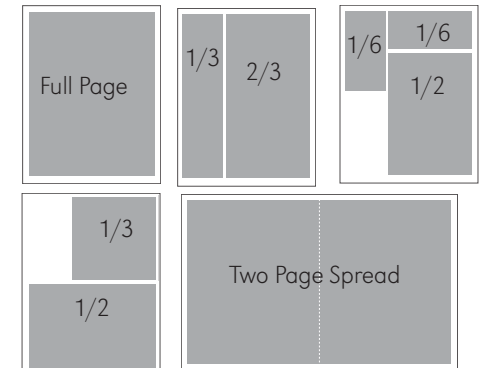

ACCEPTED MEDIA

CD, E-mail (less than 10MB), Thumb drive, Dropbox.

COLOR PROOFS

If color accuracy is important, all four-color ads should include a matchprint or equivalent digital color proof. (If an accurate color proof is not provided, publisher will not be responsible for exact color reproduction.)

PRINT AD

AD SIZE	WIDTH	HEIGHT
1/6 Page Vertical	2.375"	4.875"
1/6 Page Horizontal	4.9375"	2.3125"
1/3 Page Vertical	2.375"	10"
1/3 Page Horizontal	4.9375"	4.875"
1/2 Page Vertical	4.9375"	7.5"
1/2 Page Horizontal	7.5"	4.875"
2/3 Page	4.9375"	10"
Full Page*	8.375" + .125" bleed	10.875" + .125" bleed
Two Page Spread**	16.75" + .125" bleed	10.875" + .125" bleed

*Live area 7.5" x 10". **Live area 16" x 10.5" with 1" center gutter

MARKETPLACE AD

AD SIZE	WIDTH	HEIGHT
1/8 Page	3.625"	2"
1/4 Page	3.625"	4.25"

HOMES OF DISTINCTION

AD SIZE	WIDTH	HEIGHT
Full Page	7.5"	8.75"
1/2 Page	7.5"	4.25"
1/4 Page	3.625"	4.25"

WEB AD

AD TYPE	PIXEL DIMENSION
Leaderboard	728 x 90
Banner	468 x 60
Rectangle	240 x 400
Square	240 x 240
Button	240 x 60

ARTWORK DEADLINE

Spring issue - **Feb. 10**
 Summer issue - **May 5**
 Fall issue - **Aug. 5**
 Winter issue - **Oct. 28**